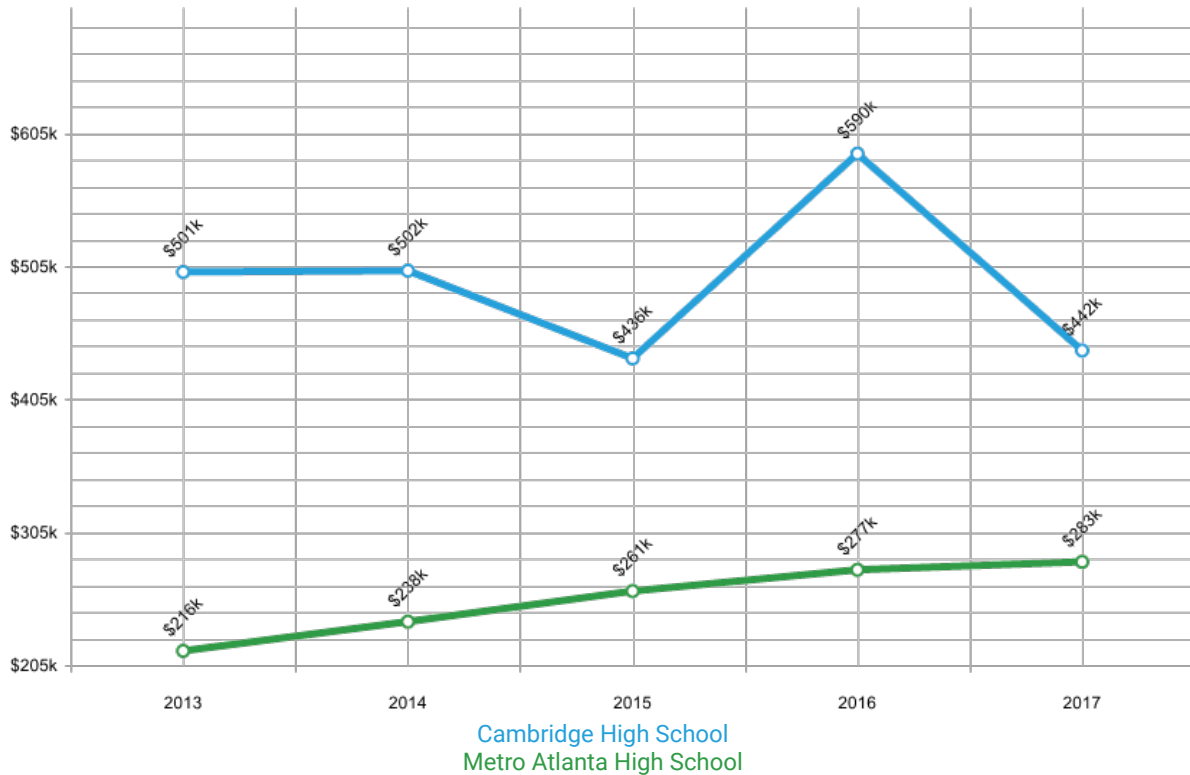

Average Home Sales Price