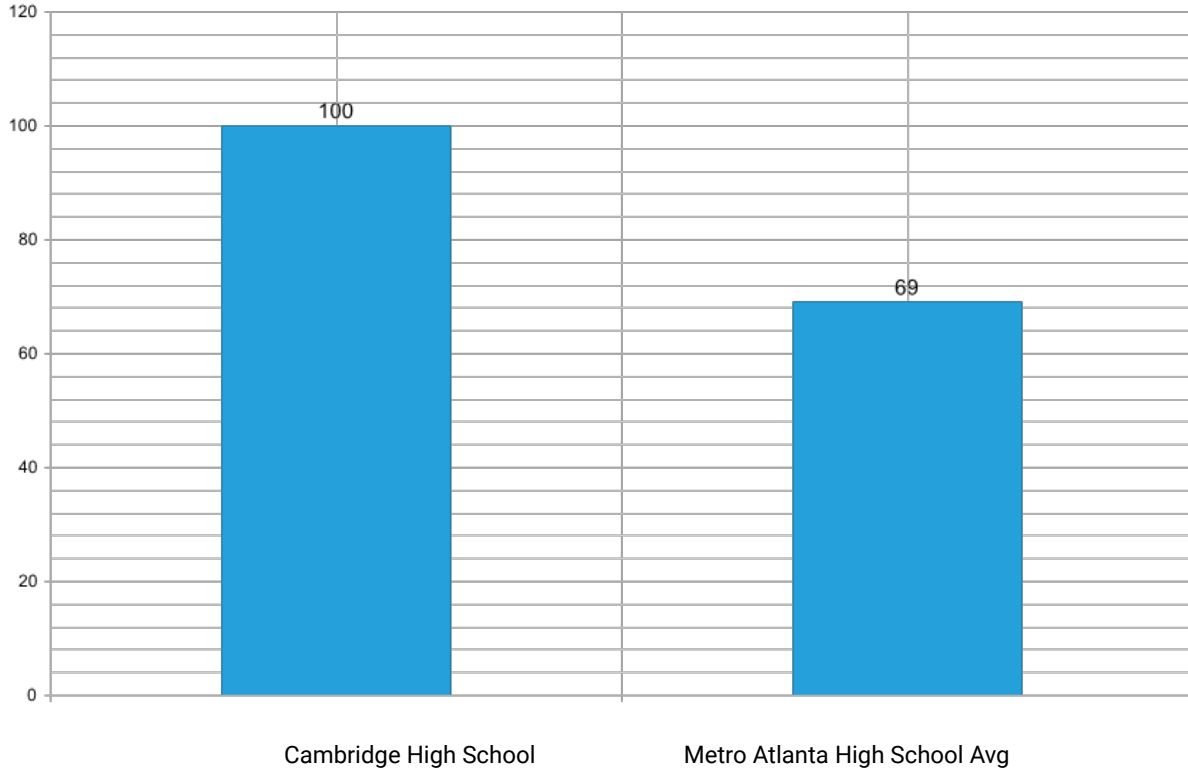

The average home in this district was built in	1994	The average home in metro Atlanta was built in:	1988
--	-------------	---	-------------

SchoolChimp Rating Data

	Cambridge High School	Metro Atlanta High Schools Avg
Statistics used in calculating the SchoolChimp Ratings	Graduation Rate	85%
	Avg. ACT Score	21
	Avg. SAT Score	1051
	Free & Reduced Lunch	47%
	Attendance Rate	94%