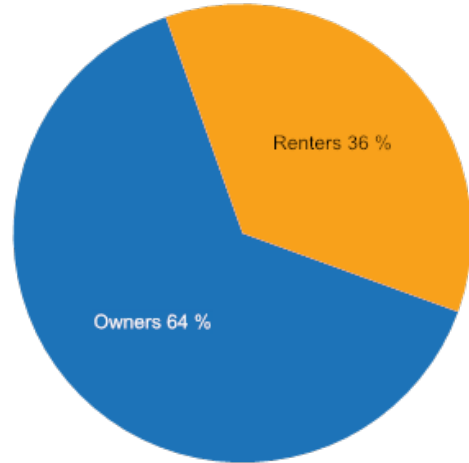

SchoolChimp Report

School Name:

Cambridge High School

Prepared exclusively for the use of:

John Doe

Percentage Homeowners vs Renters

Cambridge High School

Metro Atlanta High School Avg