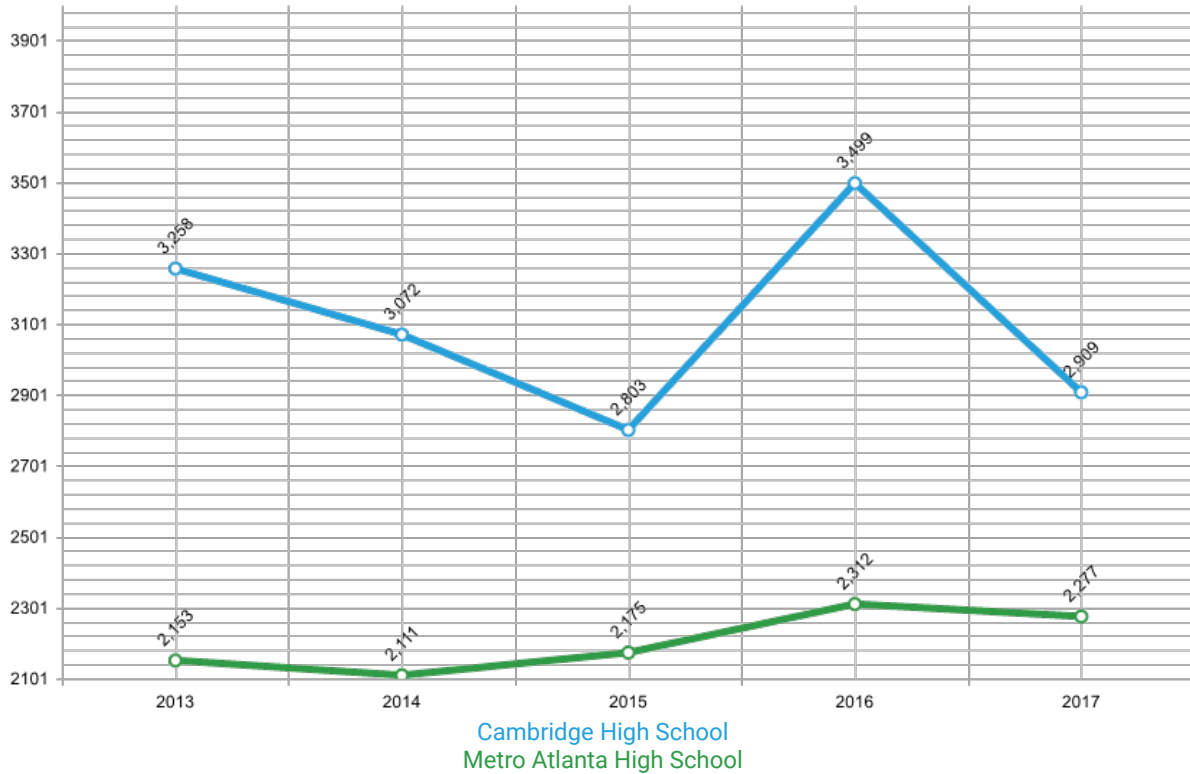

Percentage of Adults with Bachelors Degree or Higher

Average Home Sales Price

SchoolChimp Report

School Name:

Cambridge High School

Prepared exclusively for the use of:

John Doe

Average Home Size