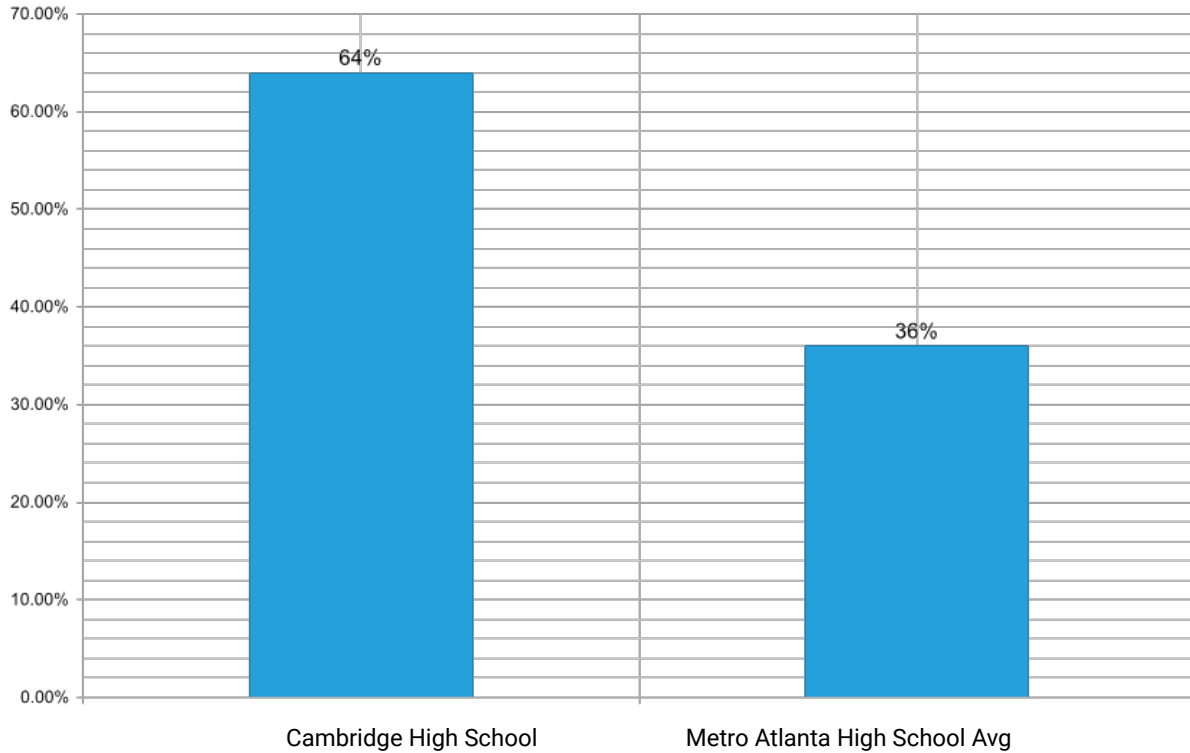

SchoolChimp Report

School Name:

Cambridge High School

Prepared exclusively for the use of:

John Doe

Percentage of Adults with Bachelors Degree or Higher