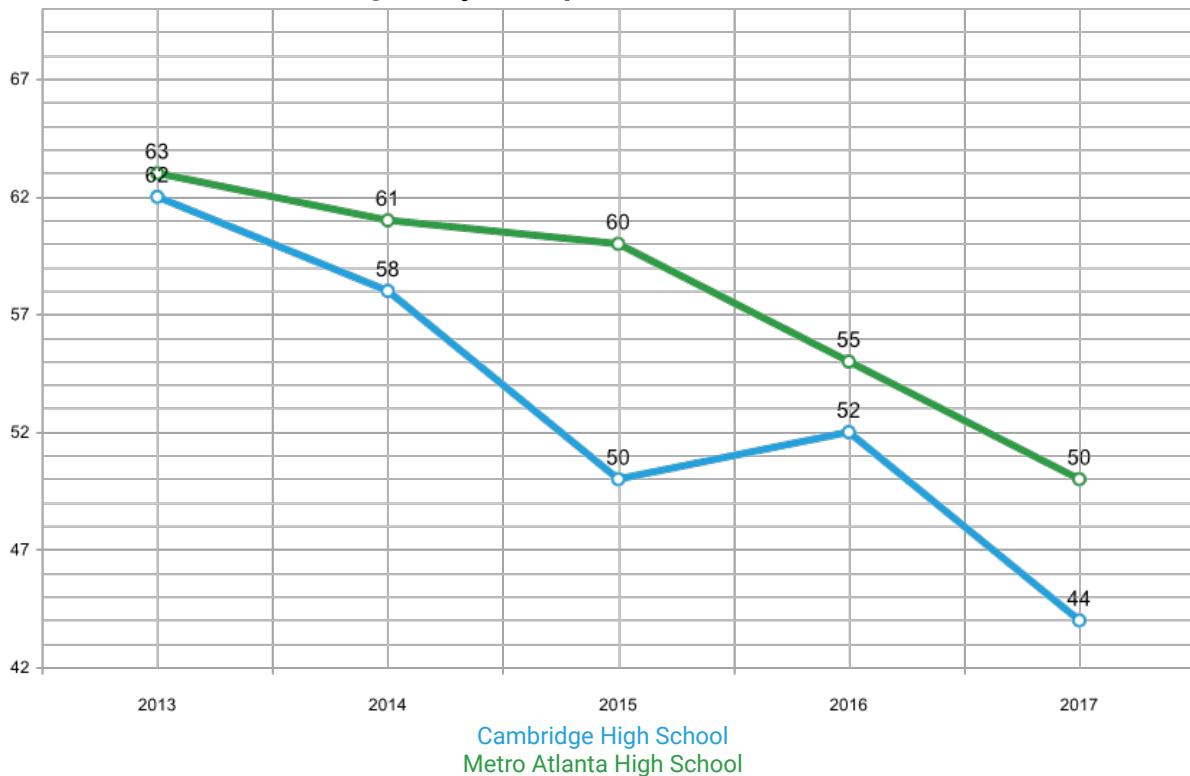

Average Days Required to Sell a Home