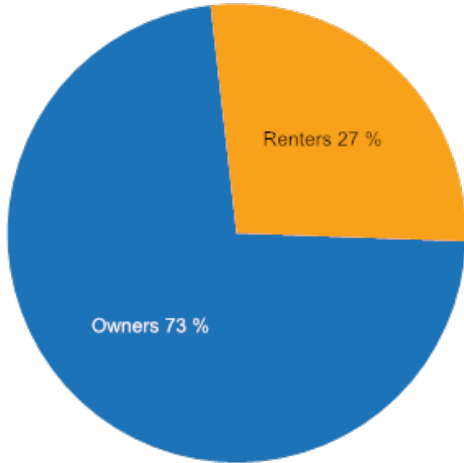

SchoolChimp Report

School Name:

Cambridge High School

Prepared exclusively for the use of:

John Doe

Percentage Homeowners vs Renters

Cambridge High School

Metro Atlanta High School Avg